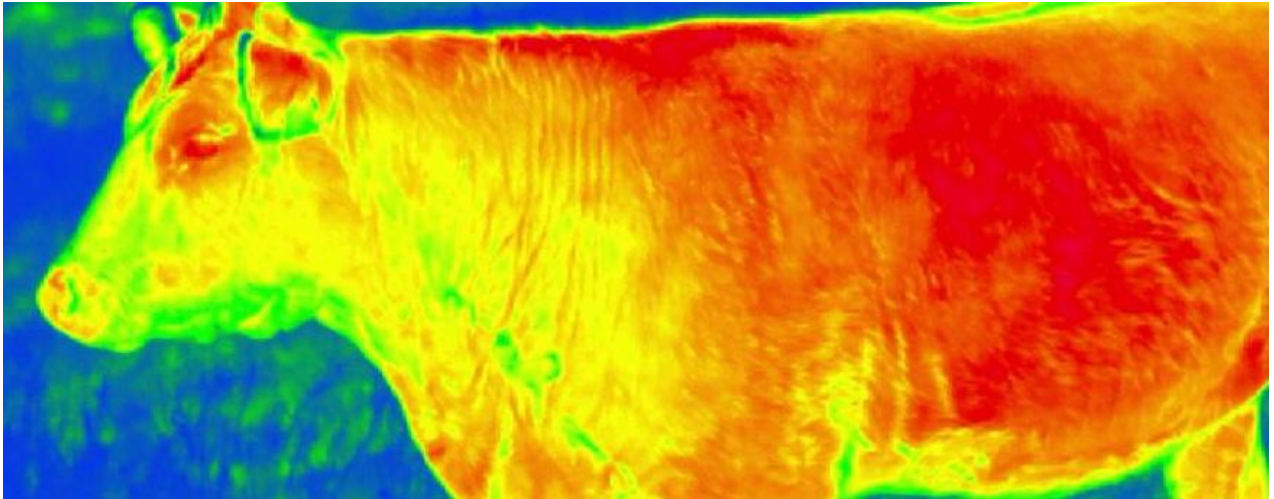

The Biondi 4DRT-A with built in Imagenomics™ from Alpha Phenomics

The Biondi 4DRT-A multi-spectral camera from Alpha Phenomics
24/7 Four Dimension phenotypic data capture of your dairy cows

Full Body Biometric Real Time Analysis Non-invasive Ultra-high Welfare

- Body Weight through rearing to point of First Service
- Daily Live Weight Gain correlated over time
- Body Weight data correlated to Optimal Milk Yield
- Optimal Management of 'each' dairy cow – Feed to Breed
- Fat accumulation analysis correlated to Optimal Reproductive Efficiency
- Body Condition Score through the production cycle to Maximise Herd Health
- 3D Body Conformation including % lean, % fat and % bone
- Correlated non-visceral organ weight
- Maximal Udder Health
- Infra-Red Thermography, 3D correlated to the ICAR classification of udder, feet and legs in Real Time
- ICAR Linear Assessment for full body biometric classification prior to breeding
- Locomotion and lameness assessment daily
- Bio-surveillance for viraemic and bacterial infection

Fast, easy data capture of your cows

The Biondi 4DRT-A system is an innovative device based on patented technologies that collects and measures data from your dairy cows in Real-Time.

24/7 Non-invasive Measurement of your herd

The 4D and microwave functionality of the camera allow highly reliable and repeatable results as lactating cows enter the parlour for milking.

The data is accurate irrespective of the breed, size or age of your dairy cows.